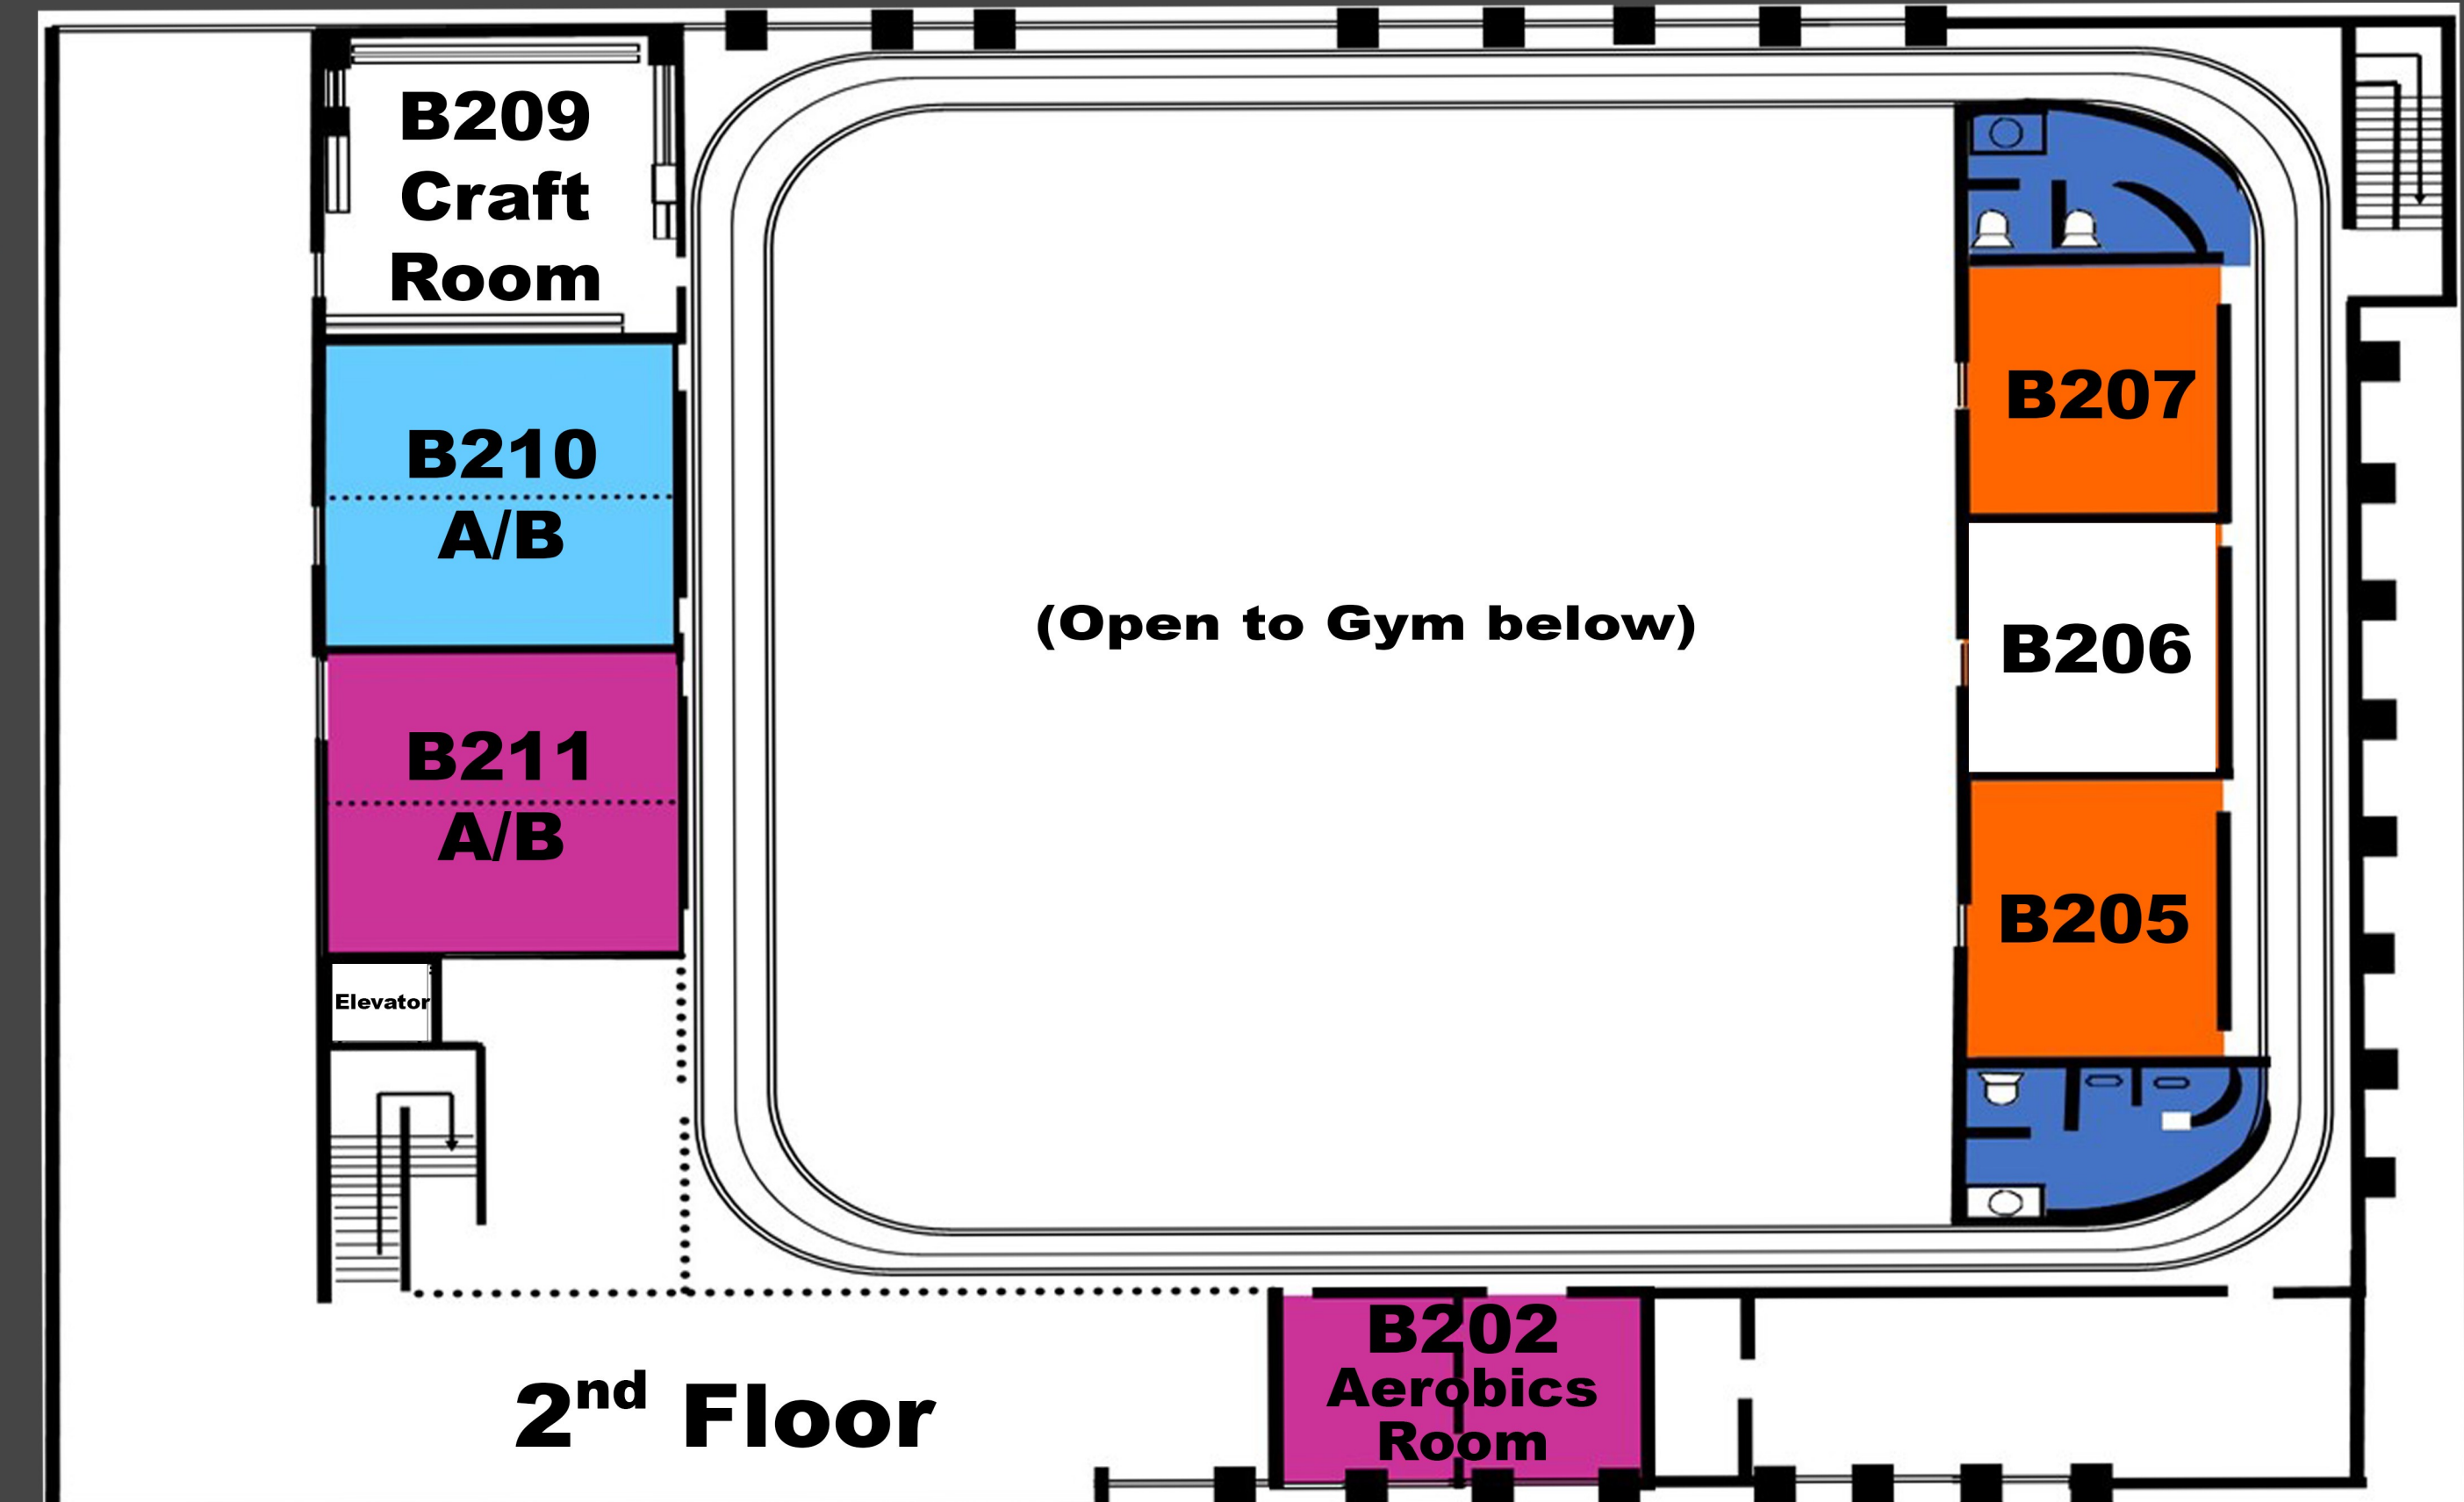

Sunday Schedule

- 9:00 Worship & Sunday School
 10:30 Worship & Sunday School

● Restrooms ○ Offices

2nd Floor

Main Building
Lillis-Lane

1st Floor

ROC - Recreation Outreach Center
Highway-1-75

Highway-1-75