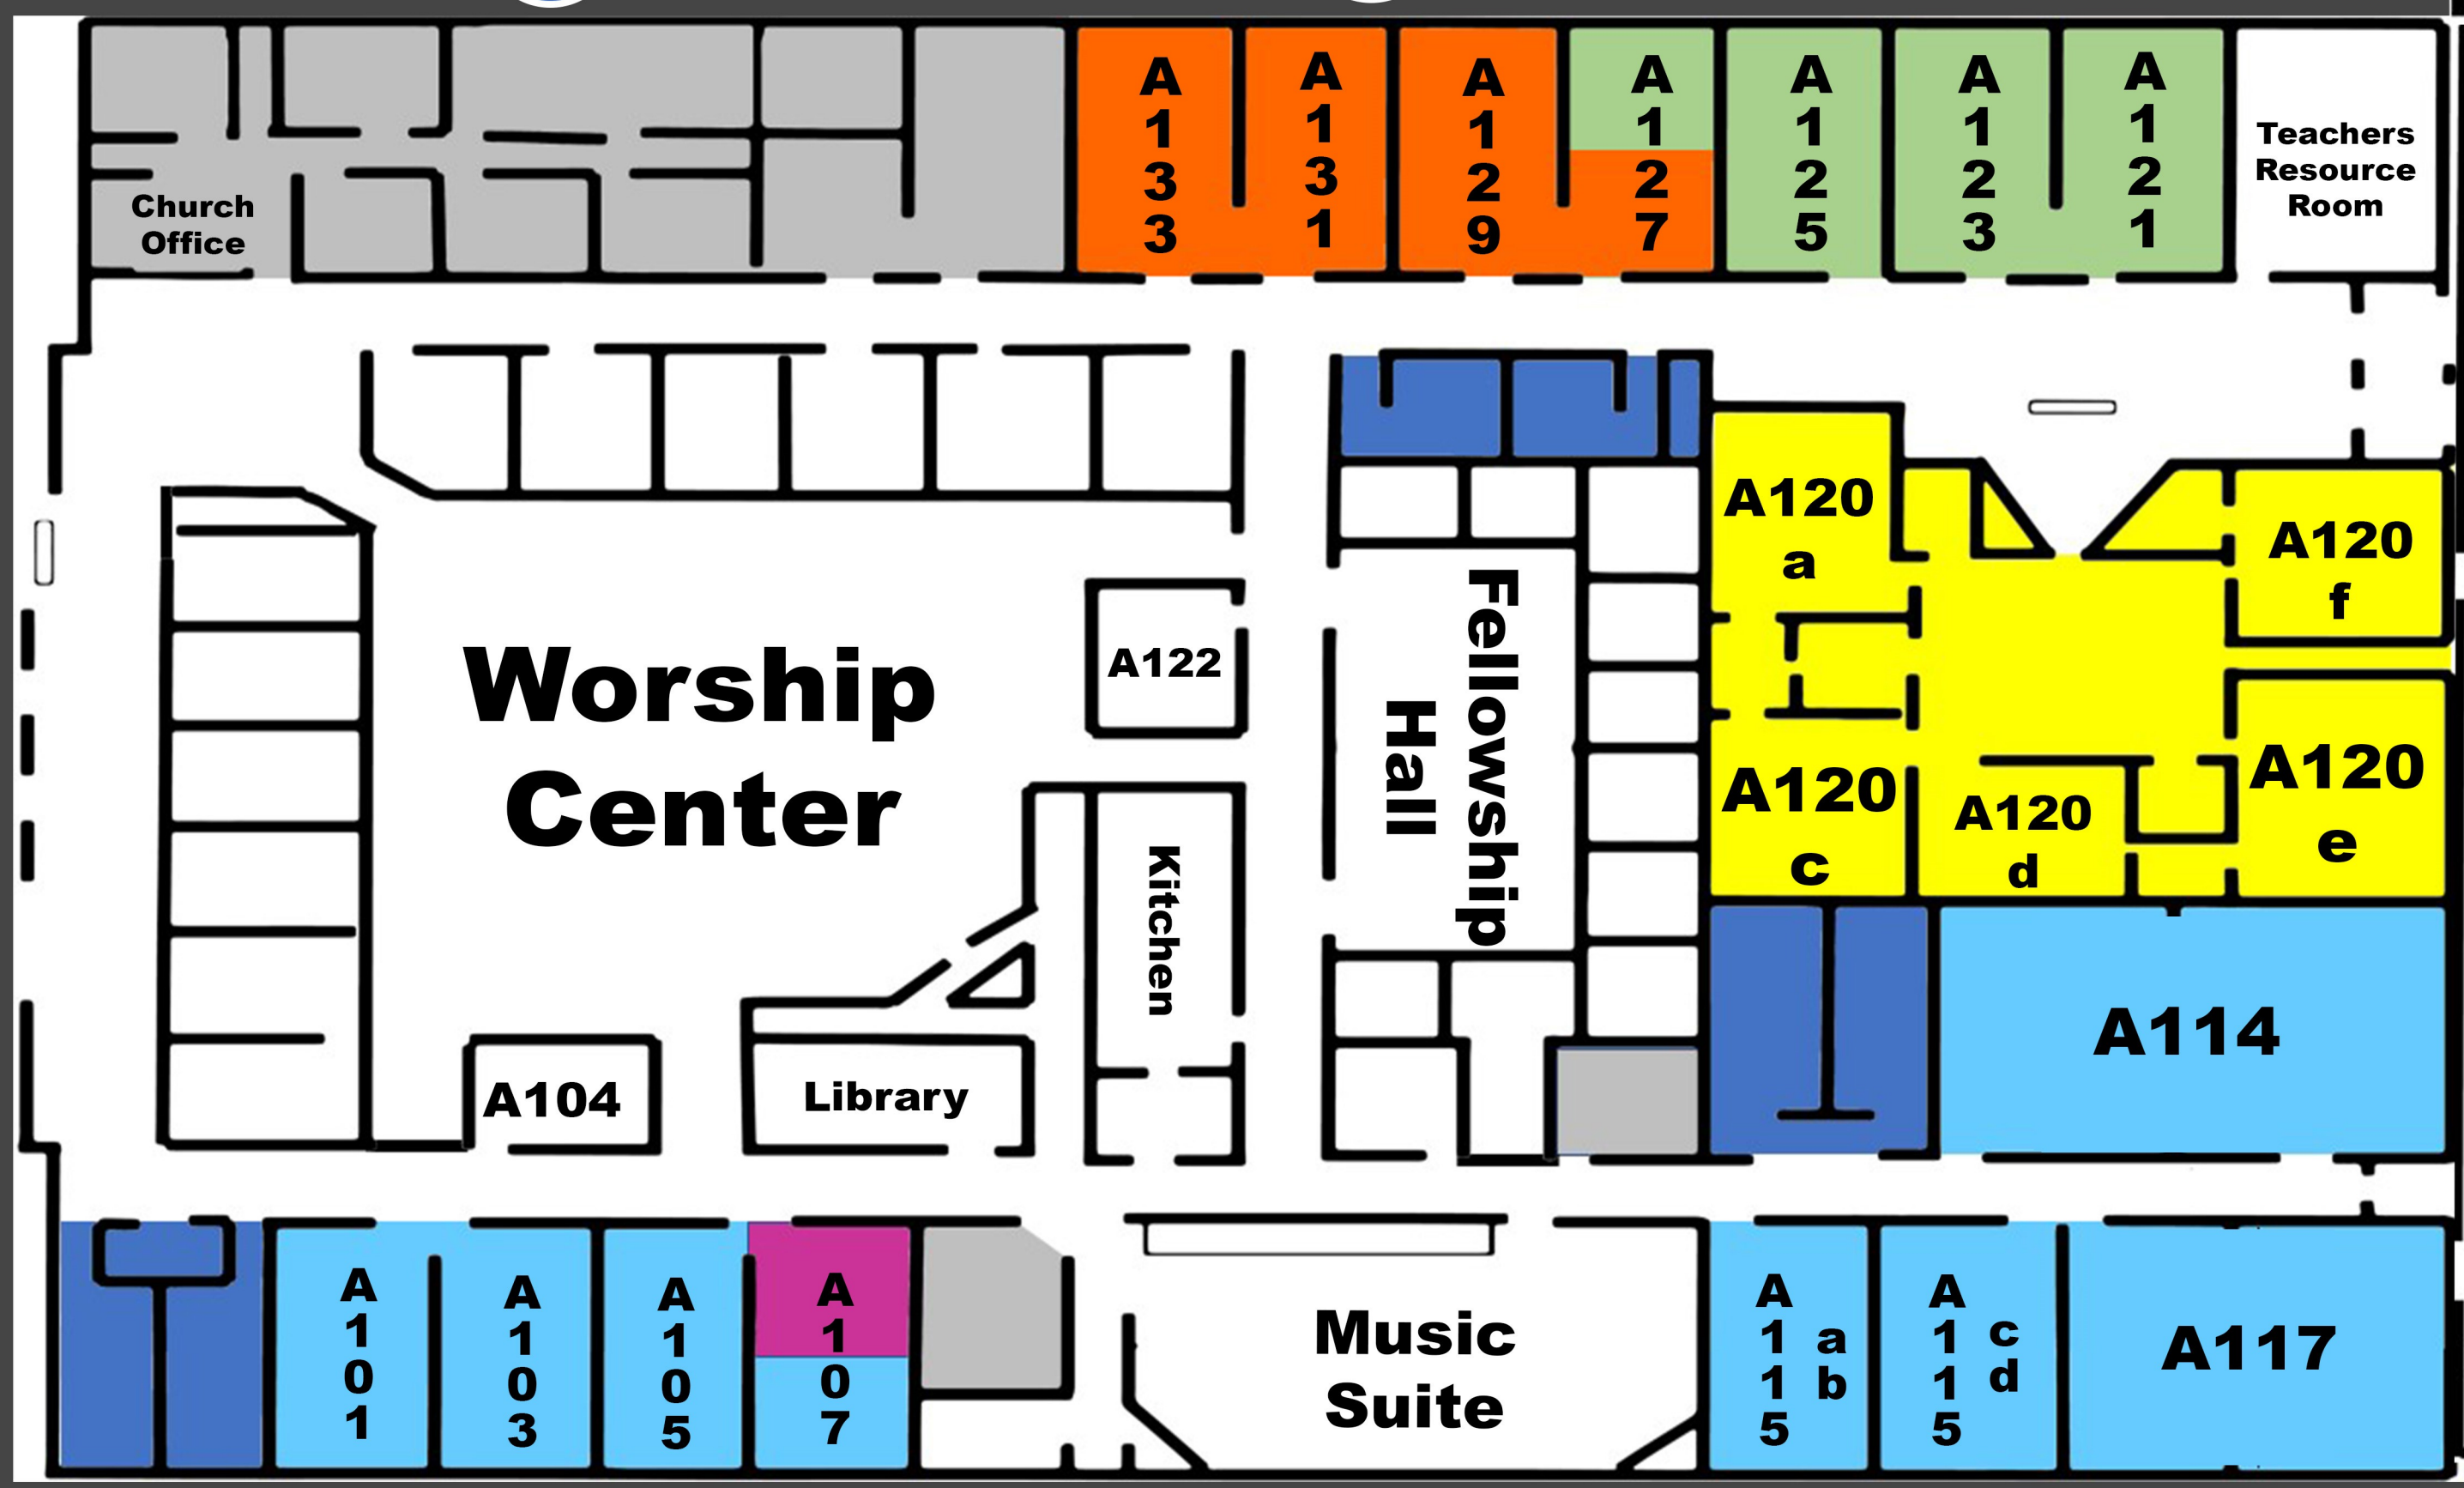

Sunday Schedule

- 9:00 Worship & Sunday School
 10:30 Worship & Sunday School

● Restrooms ○ Offices

2nd Floor

Main Building
Lillis-Lane

1st Floor

ROC - Recreation Outreach Center
Highway-1-75

Highway-1-75