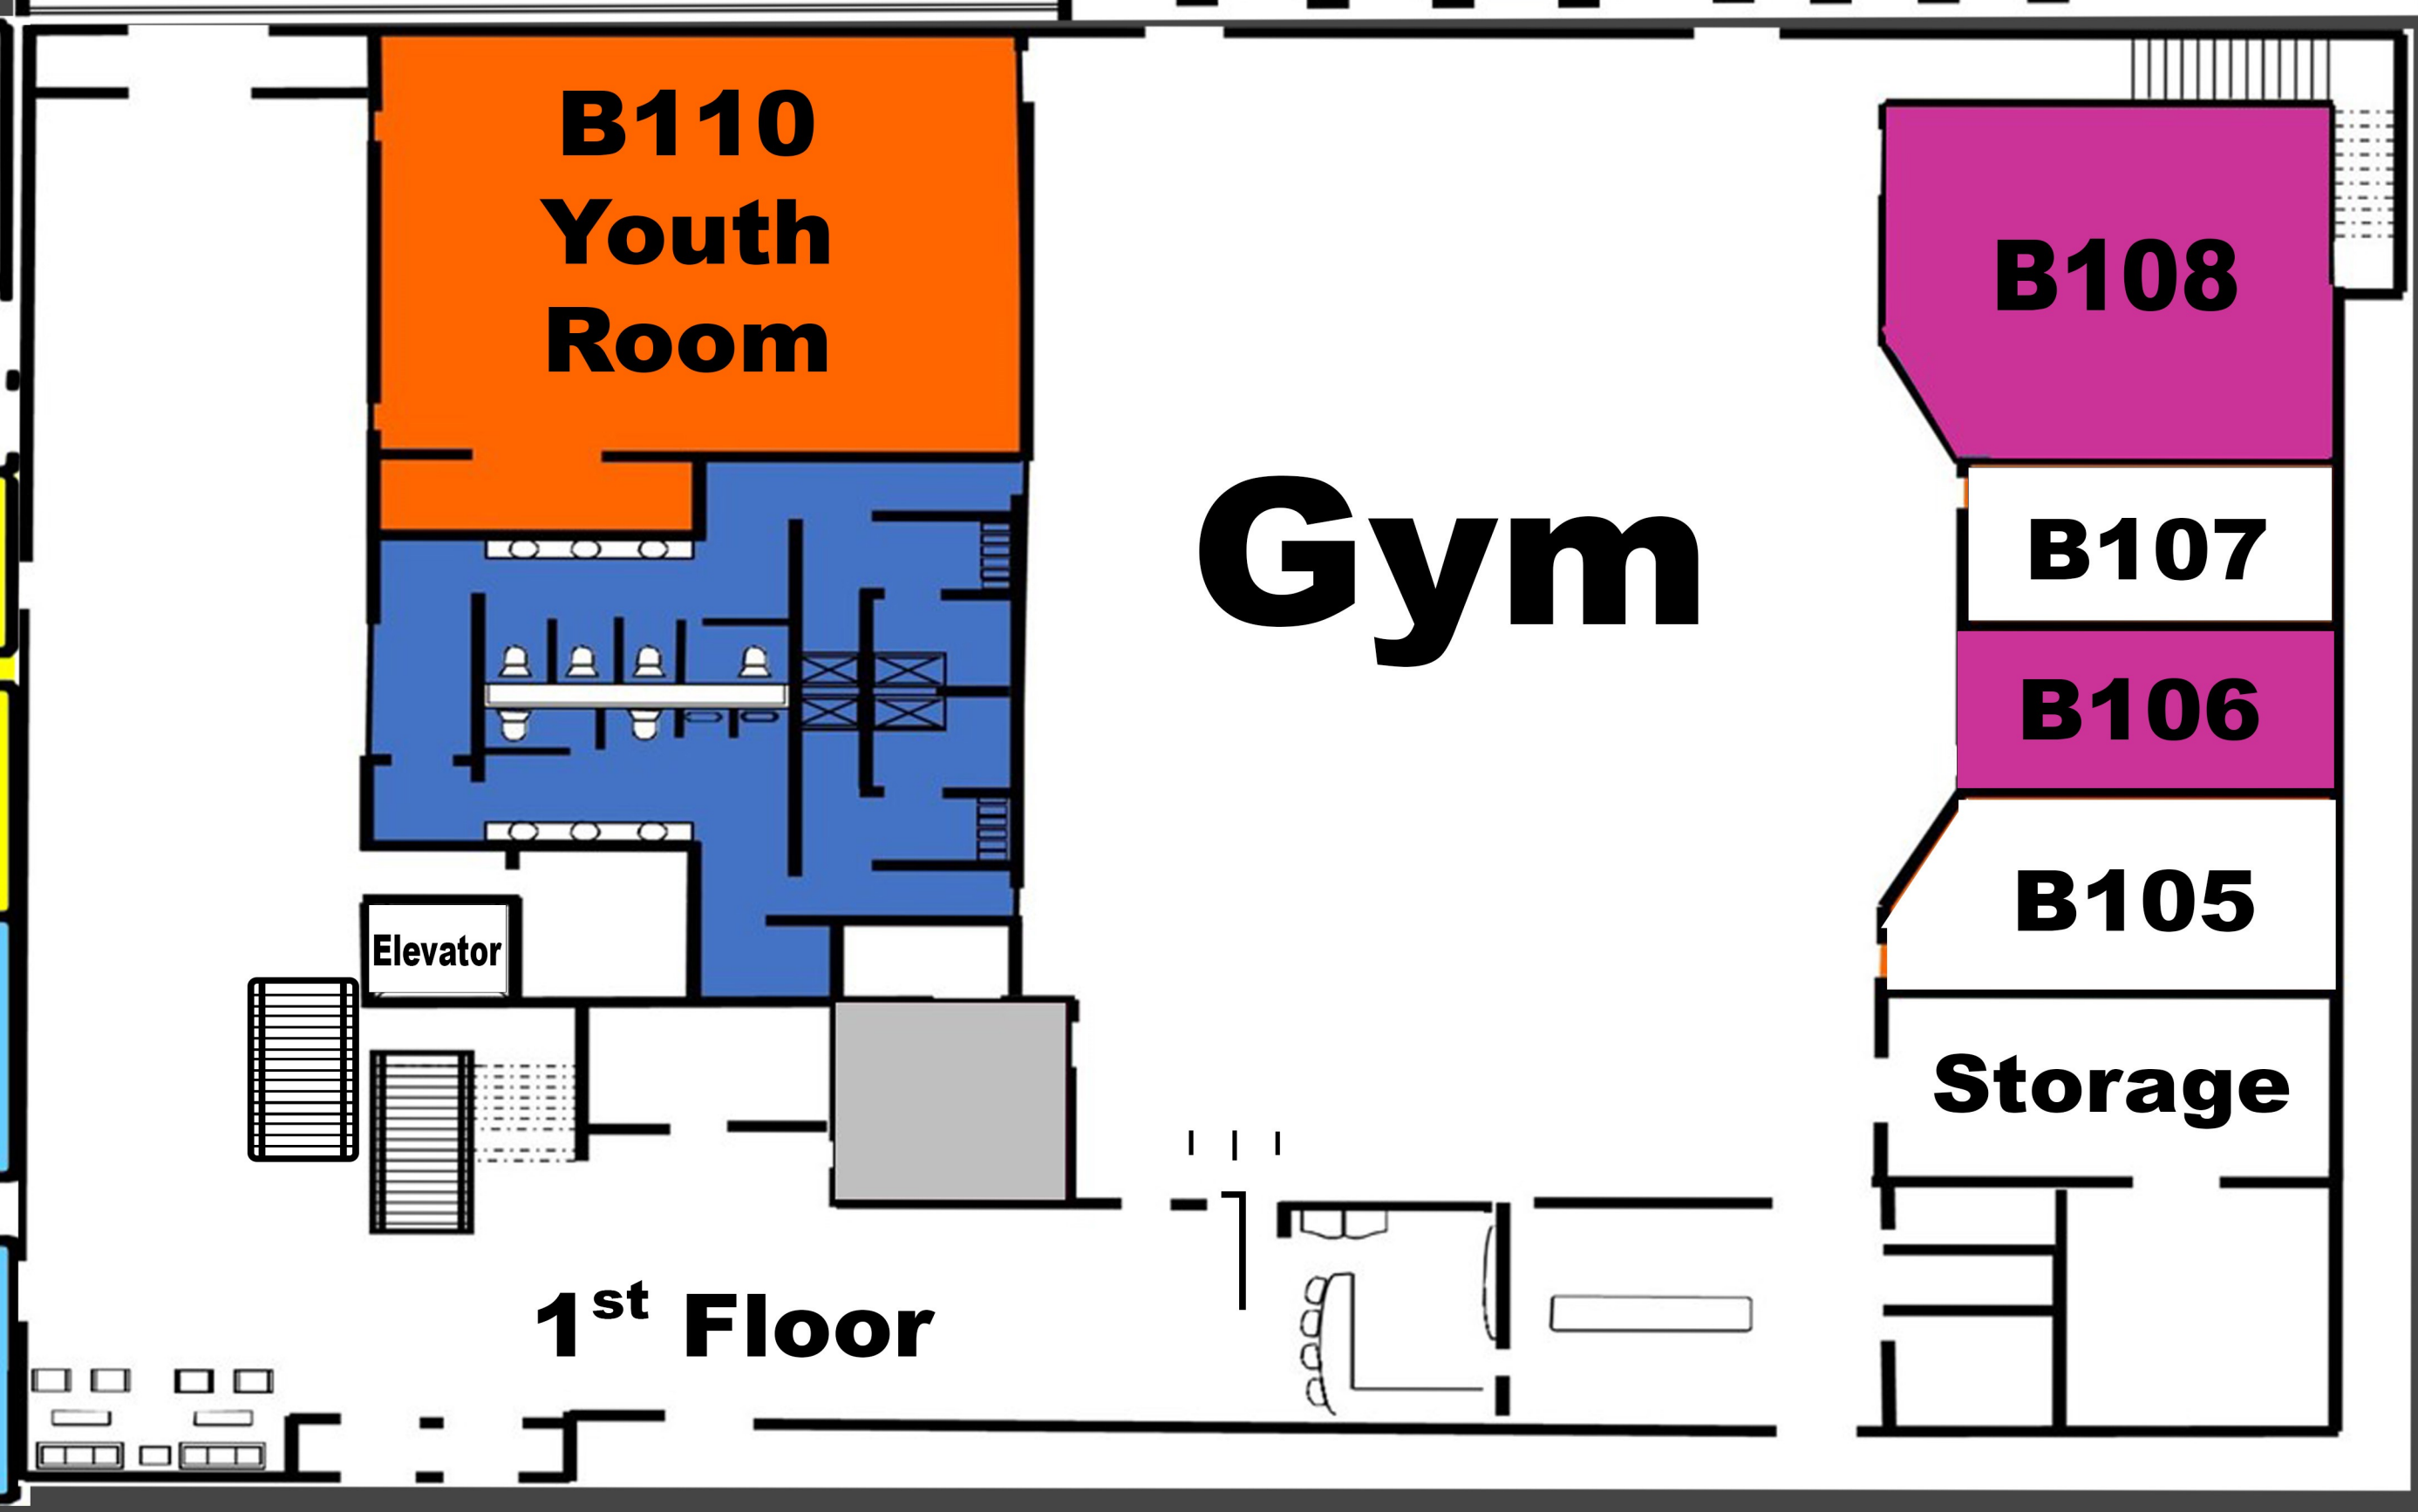

Sunday Schedule

- 9:00 Worship & Sunday School
 10:30 Worship & Sunday School

● Restrooms ○ Offices

2nd Floor

Main Building
Lillis-Lane

1st Floor

ROC - Recreation Outreach Center
Highway-1-75

Highway-1-75